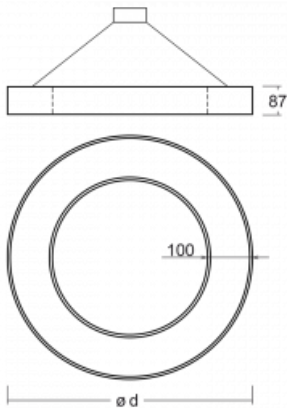

Dimensions	ø 1500 mm × 87 mm
Weight	20.5 kg
Light source	LED MODUL

Type of optical system	Microprisma
------------------------	-------------

Luminous flux	5630 lm ± 10 %
---------------	----------------

UGR max. X=4H Y=8H, $\rho=70,50,20$	17.7
--	------

Technical drawing

Curve

Luminaire power input 61.1 W \pm 10 %

Connection of the luminaires Electronic ballast non-dimmable

Electrical voltage 220-240V

Frequency 50/60Hz