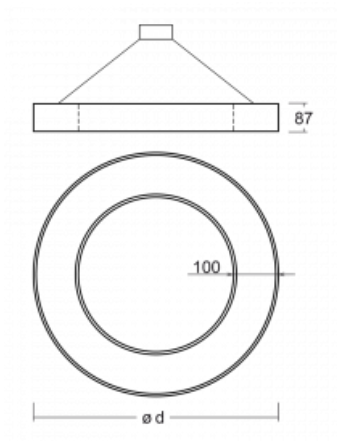

Luminaire

Rotao100

127-5C0I-10GEE/830, W

Technical drawing

Type of installation	Suspended
Light distribution	Direct
Luminaire shape	Circular
Colour of the luminaires	White
Material	Aluminium
Lifetime	L80/B20 50 000 hours
Warranty	60 months
Description of luminaires	Luminaire suspended
Dimensions	ø 1500 mm × 87 mm
Weight	20.5 kg
Light source	LED MODUL
Type of optical system	Microprisma
Luminous flux	5360 lm ± 10 %
Colour Temperature	3000 K warm white
Luminous efficacy	88 lm/W
MacAdam Light source	3
Colour rendering index	80
UGR max. X=4H Y=8H, $\rho=70,50,20$	17.5

Curve

Luminaire power input 61.1 W ± 10 %

Connection of the luminaires Electronic ballast non-dimmable

Electrical voltage 220-240V

Frequency 50/60Hz

⊕ CE IP 20

Downloads

Installation instructions

Photos