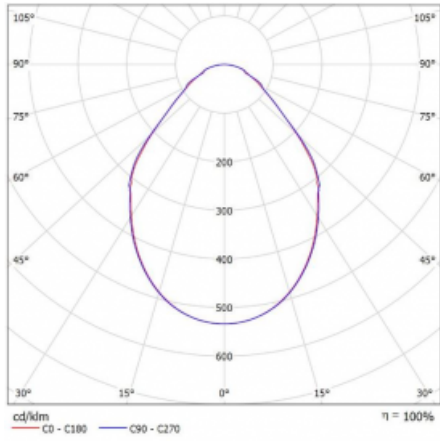

Luminaire

Rotao100

127-5C0I-10GEE/830, W

Technical drawing

Type of installation	Suspended
Light distribution	Direct
Luminaire shape	Circular
Colour of the luminaires	White
Material	Aluminium
Lifetime	L80/B20 50 000 hours
Warranty	60 months
Description of luminaires	Luminaire suspended
Dimensions	ø 1500 mm × 87 mm
Weight	20.5 kg
Light source	LED MODUL
Type of optical system	Microprisma
Luminous flux	5360 lm ± 10 %
Colour Temperature	3000 K warm white
Luminous efficacy	88 lm/W
MacAdam Light source	3
Colour rendering index	80
UGR max. X=4H Y=8H, $\rho=70,50,20$	17.5

Curve

Luminaire power input 61.1 W ± 10 %

Connection of the luminaires Electronic ballast non-dimmable

Electrical voltage 220-240V

Frequency 50/60Hz

⊕ CE IP 20

Downloads

Installation instructions