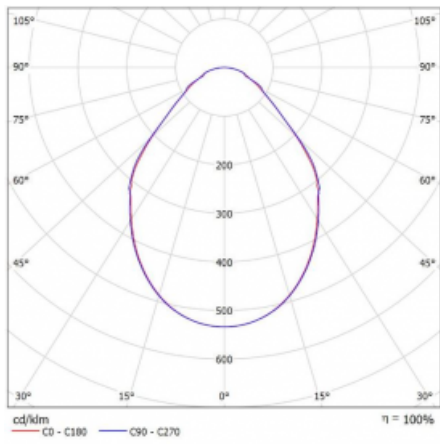

Luminaire

Rotao100

127-5C0I-10GED/830, S

Technical drawing

Type of installation	Suspended
Light distribution	Direct
Luminaire shape	Circular
Colour of the luminaires	Silver
Material	Aluminium
Lifetime	L80/B20 50 000 hours
Warranty	5 years
Description of luminaires	Luminaire suspended
Dimensions	ø 1500 mm × 87 mm
Light source	LED MODUL
Type of optical system	Microprisma
Luminous flux*	5360 lm
Colour Temperature	3000 K warm white
Luminous efficacy	88 lm/W
MacAdam Light source	3
Colour rendering index	80
UGR max. X=4H Y=8H, ρ=70,50,20	17.5

Curve

Luminaire power input* 61.1 W

Connection of the luminaires DALI

Electrical voltage 220-240V

Frequency 50/60Hz

⊕ CE IP 20

*±10 %

Downloads