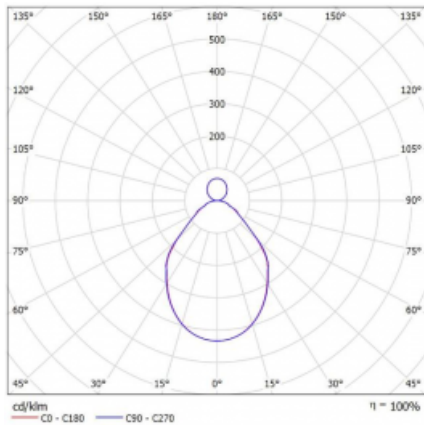

# Rotao100

127-5B1I-10GGE/840, W

**Curve**

Type of installation	Suspended
Light distribution	Direct-indirect
Luminaire shape	Circular
Colour of the luminaires	White
Material	Aluminium
Lifetime	L80/B20 50 000 hours
Warranty	60 months
Description of luminaires	Luminaire suspended
Dimensions	∅ 1200 mm × 87 mm
Light source	LED MODUL
Type of optical system	Microprisma
Luminous flux	7030 lm ± 10 %
Colour Temperature	4000 K cool white
Luminous efficacy	91 lm/W
MacAdam Light source	3
Colour rendering index	80
UGR max. X=4H Y=8H, ρ=70,50,20	17.5