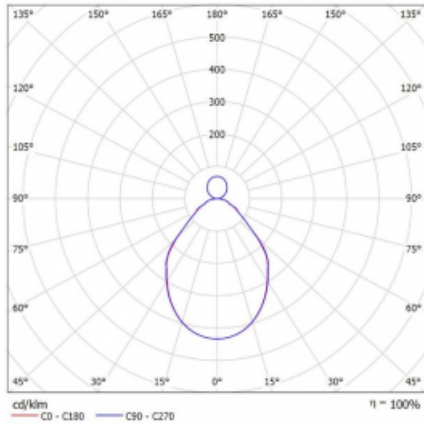

# Rotao100

127-5B1I-10GGE/840, B

**Technical drawing**

Type of installation	Suspended
Light distribution	Direct-indirect
Luminaire shape	Circular
Colour of the luminaires	Black
Material	Aluminium
Lifetime	L80/B20 50 000 hours
Warranty	5 years
Description of luminaires	Luminaire suspended
Dimensions	ø 1200 mm × 87 mm
Light source	LED MODUL
Type of optical system	Microprisma
Luminous flux*	7030 lm
Colour Temperature	4000 K cool white
Luminous efficacy	91 lm/W
MacAdam Light source	3
Colour rendering index	80
UGR max. X=4H Y=8H, ρ=70,50,20	17.5

## Curve

Luminaire power input\* 77.6 W

Connection of the luminaires ON/OFF

Electrical voltage 220-240V

Frequency 50/60Hz

⊕ CE IP 20

\*±10 %