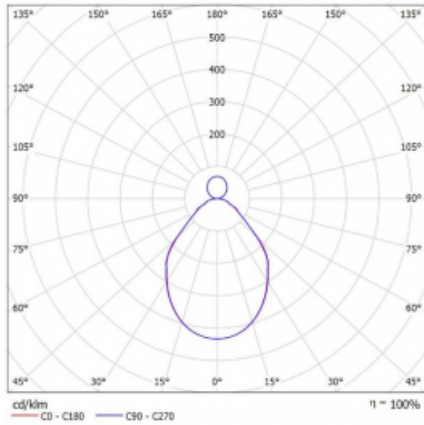

Luminaire

Rotao100

127-5B1I-10GGE/830, S

Technical drawing

Type of installation	Suspended
Light distribution	Direct-indirect
Luminaire shape	Circular
Colour of the luminaires	Silver
Material	Aluminium
Lifetime	L80/B20 50 000 hours
Warranty	5 years
Description of luminaires	Luminaire suspended
Dimensions	ø 1200 mm × 87 mm
Weight	15.2 kg
Light source	LED MODUL
Type of optical system	Microprisma
Luminous flux*	6700 lm
Colour Temperature	3000 K warm white
Luminous efficacy	86 lm/W
MacAdam Light source	3
Colour rendering index	80
UGR max. X=4H Y=8H, $\rho=70,50,20$	17.3

Curve

Luminaire power input* 77.6 W

Connection of the luminaires ON/OFF

Electrical voltage 220-240V

Frequency 50/60Hz

⊕ CE IP 20

*±10 %

Downloads