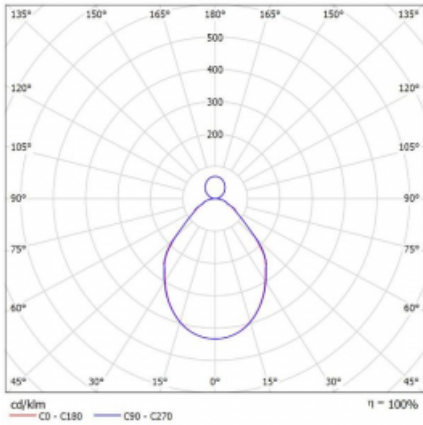

Luminaire

Rotao100

127-5B1I-10GGD/840, W

Technical drawing

Type of installation	Suspended
Light distribution	Direct-indirect
Luminaire shape	Circular
Colour of the luminaires	White
Material	Aluminium
Lifetime	L80/B20 50 000 hours
Warranty	5 years
Description of luminaires	Luminaire suspended
Dimensions	ø 1200 mm × 87 mm
Weight	16.2 kg
Light source	LED MODUL
Type of optical system	Microprisma
Luminous flux*	7030 lm
Colour Temperature	4000 K cool white
Luminous efficacy	91 lm/W
MacAdam Light source	3
Colour rendering index	80
UGR max. X=4H Y=8H, $\rho=70,50,20$	17.5

Curve

Luminaire power input* 77.6 W

Connection of the luminaires DALI

Electrical voltage 220-240V

Frequency 50/60Hz

⊕ CE IP 20

*±10 %

Downloads