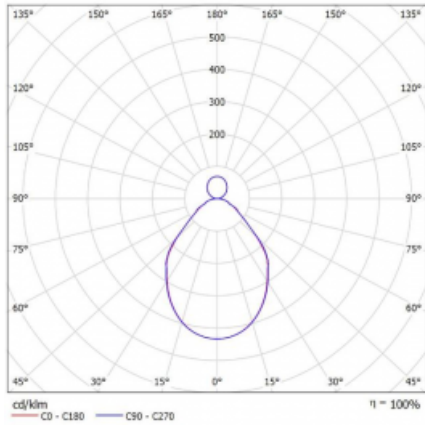

Luminaire

Rotao100

127-5B1I-10GGD/840, W

Technical drawing

Type of installation	Suspended
Light distribution	Direct-indirect
Luminaire shape	Circular
Colour of the luminaires	White
Material	Aluminium
Lifetime	L80/B20 50 000 hours
Warranty	60 months
Description of luminaires	Luminaire suspended
Dimensions	ø 1200 mm × 87 mm
Weight	16.2 kg
Light source	LED MODUL
Type of optical system	Microprisma
Luminous flux	7030 lm ± 10 %
Colour Temperature	4000 K cool white
Luminous efficacy	91 lm/W
MacAdam Light source	3
Colour rendering index	80
UGR max. X=4H Y=8H, $\rho=70,50,20$	17.5

Curve

Luminaire power input 77.6 W ± 10 %

Connection of the luminaires DALI dimmable

Electrical voltage 220-240V

Frequency 50/60Hz

⊕ CE IP 20

Downloads

Installation instructions