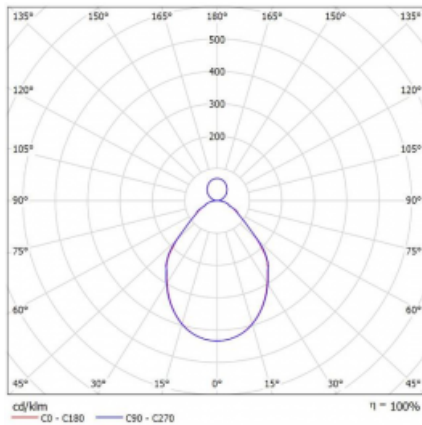

Luminaire

Rotao100

127-5B1I-10GGD/840, S

Type of installation	Suspended
Light distribution	Direct-indirect
Luminaire shape	Circular
Colour of the luminaires	Silver
Material	Aluminium
Lifetime	L80/B20 50 000 hours
Warranty	60 months
Description of luminaires	Luminaire suspended
Dimensions	∅ 1200 mm × 87 mm
Weight	16.2 kg
Light source	LED MODUL

Curve

Type of optical system	Microprisma
Luminous flux	7030 lm ± 10 %
Colour Temperature	4000 K cool white
Luminous efficacy	91 lm/W
MacAdam Light source	3
Colour rendering index	80
UGR max. X=4H Y=8H, ρ=70,50,20	17.5

Luminaire power input	77.6 W \pm 10 %
Connection of the luminaires	DALI dimmable
Electrical voltage	220-240V
Frequency	50/60Hz

  IP 20

Downloads

Installation instructions

Photos