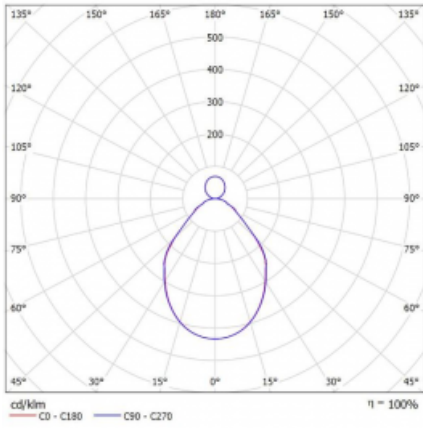

Luminaire

Rotao100

127-5B1I-10GGD/840, B

Technical drawing

Type of installation	Suspended
Light distribution	Direct-indirect
Luminaire shape	Circular
Colour of the luminaires	Black
Material	Aluminium
Lifetime	L80/B20 50 000 hours
Warranty	60 months
Description of luminaires	Luminaire suspended
Dimensions	ø 1200 mm × 87 mm
Weight	16.2 kg
Light source	LED MODUL
Type of optical system	Microprisma
Luminous flux	7030 lm ± 10 %
Colour Temperature	4000 K cool white
Luminous efficacy	91 lm/W
MacAdam Light source	3
Colour rendering index	80
UGR max. X=4H Y=8H, $\rho=70,50,20$	17.5

Curve

Luminaire power input 77.6 W ± 10 %

Connection of the luminaires DALI dimmable

Electrical voltage 220-240V

Frequency 50/60Hz

⊕ CE IP 20

Downloads

Installation instructions