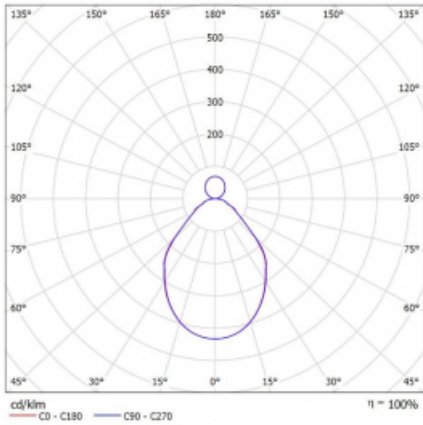

Luminaire

Rotao100

127-5B1I-10GGD/840, B

Technical drawing

Type of installation	Suspended
Light distribution	Direct-indirect
Luminaire shape	Circular
Colour of the luminaires	Black
Material	Aluminium
Lifetime	L80/B20 50 000 hours
Warranty	5 years
Description of luminaires	Luminaire suspended
Dimensions	ø 1200 mm × 87 mm
Weight	16.2 kg
Light source	LED MODUL
Type of optical system	Microprisma
Luminous flux*	7030 lm
Colour Temperature	4000 K cool white
Luminous efficacy	91 lm/W
MacAdam Light source	3
Colour rendering index	80
UGR max. X=4H Y=8H, $\rho=70,50,20$	17.5

Curve

Luminaire power input* 77.6 W

Connection of the luminaires DALI

Electrical voltage 220-240V

Frequency 50/60Hz

⊕ CE IP 20

*±10 %

Downloads