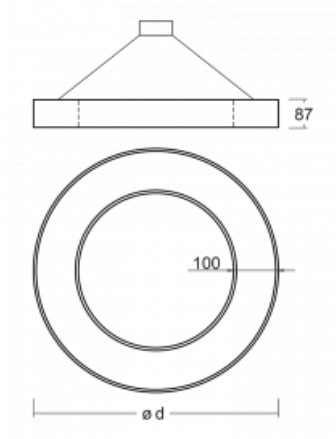

Luminaire

Rotao100

127-5B1I-10GGD/830, W

Technical drawing

Type of installation	Suspended
Light distribution	Direct-indirect
Luminaire shape	Circular
Colour of the luminaires	White
Material	Aluminium
Lifetime	L80/B20 50 000 hours
Warranty	60 months
Description of luminaires	Luminaire suspended
Dimensions	ø 1200 mm × 87 mm
Light source	LED MODUL
Type of optical system	Microprisma
Luminous flux	6700 lm ± 10 %
Colour Temperature	3000 K warm white
Luminous efficacy	86 lm/W
MacAdam Light source	3
Colour rendering index	80
UGR max. X=4H Y=8H, ρ=70,50,20	17.3

Curve

Luminaire power input 77.6 W \pm 10 %

Connection of the luminaires DALI dimmable

Electrical voltage 220-240V

Frequency 50/60Hz

⊕ CE IP 20

Downloads

Installation instructions

Photos