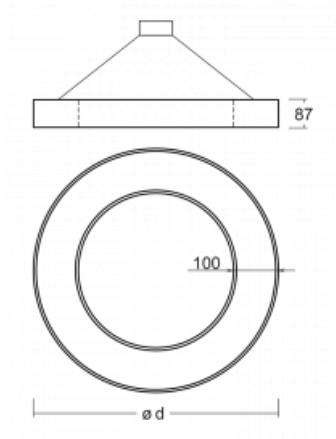

Luminaire

Rotao100

127-5B1I-10GGD/830, W

Technical drawing

Type of installation	Suspended
Light distribution	Direct-indirect
Luminaire shape	Circular
Colour of the luminaires	White
Material	Aluminium
Lifetime	L80/B20 50 000 hours
Warranty	5 years
Description of luminaires	Luminaire suspended
Dimensions	ø 1200 mm × 87 mm
Light source	LED MODUL
Type of optical system	Microprisma
Luminous flux*	6700 lm
Colour Temperature	3000 K warm white
Luminous efficacy	86 lm/W
MacAdam Light source	3
Colour rendering index	80
UGR max. X=4H Y=8H, ρ=70,50,20	17.3

Curve

Luminaire power input* 77.6 W

Connection of the luminaires DALI

Electrical voltage 220-240V

Frequency 50/60Hz

⊕ CE IP 20

*±10 %

Downloads