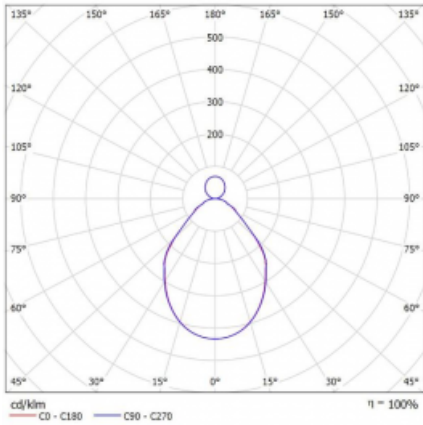

Luminaire

Rotao100

127-5B1I-10GGD/830, W

Technical drawing

Type of installation	Suspended
Light distribution	Direct-indirect
Luminaire shape	Circular
Colour of the luminaires	White
Material	Aluminium
Lifetime	L80/B20 50 000 hours
Warranty	5 years
Description of luminaires	Luminaire suspended
Dimensions	ø 1200 mm × 87 mm
Light source	LED MODUL
Type of optical system	Microprisma
Luminous flux*	6700 lm
Colour Temperature	3000 K warm white
Luminous efficacy	86 lm/W
MacAdam Light source	3
Colour rendering index	80
UGR max. X=4H Y=8H, ρ=70,50,20	17.3

Curve

Luminaire power input* 77.6 W

Connection of the luminaires DALI

Electrical voltage 220-240V

Frequency 50/60Hz

⊕ CE IP 20

*±10 %

Downloads