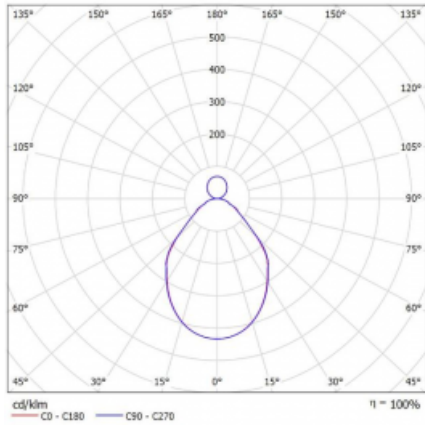

Luminaire

Rotao100

127-5B1I-10GGD/830, B

Technical drawing

Type of installation	Suspended
Light distribution	Direct-indirect
Luminaire shape	Circular
Colour of the luminaires	Black
Material	Aluminium
Lifetime	L80/B20 50 000 hours
Warranty	60 months
Description of luminaires	Luminaire suspended
Dimensions	ø 1200 mm × 87 mm
Light source	LED MODUL
Type of optical system	Microprisma
Luminous flux	6700 lm ± 10 %
Colour Temperature	3000 K warm white
Luminous efficacy	86 lm/W
MacAdam Light source	3
Colour rendering index	80
UGR max. X=4H Y=8H, ρ=70,50,20	17.3

Curve

Luminaire power input 77.6 W ± 10 %

Connection of the luminaires DALI dimmable

Electrical voltage 220-240V

Frequency 50/60Hz

⊕ CE IP 20

Downloads

Installation instructions