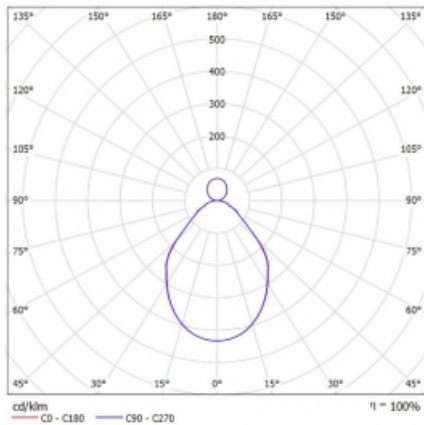

Luminaire

Rotao100

127-5B1I-10GEE/840, S

Type of installation	Suspended
Light distribution	Direct-indirect
Luminaire shape	Circular
Colour of the luminaires	Silver
Material	Aluminium
Lifetime	L80/B20 50 000 hours
Warranty	60 months
Description of luminaires	Luminaire suspended
Dimensions	ø 1200 mm × 87 mm
Weight	16 kg
Light source	LED MODUL

Curve

Type of optical system	Microprisma
Luminous flux	5170 lm ± 10 %
Colour Temperature	4000 K cool white
Luminous efficacy	93 lm/W
MacAdam Light source	3
Colour rendering index	80
UGR max. X=4H Y=8H, ρ=70,50,20	16.4