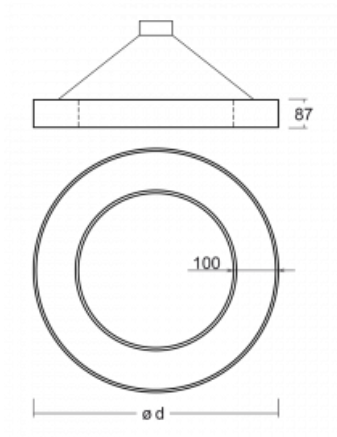

Luminaire

Rotao100

127-5B1I-10GEE/840, B

Technical drawing

Type of installation	Suspended
Light distribution	Direct-indirect
Luminaire shape	Circular
Colour of the luminaires	Black
Material	Aluminium
Lifetime	L80/B20 50 000 hours
Warranty	60 months
Description of luminaires	Luminaire suspended
Dimensions	ø 1200 mm × 87 mm
Weight	16 kg
Light source	LED MODUL
Type of optical system	Microprisma
Luminous flux	5170 lm ± 10 %
Colour Temperature	4000 K cool white
Luminous efficacy	93 lm/W
MacAdam Light source	3
Colour rendering index	80
UGR max. X=4H Y=8H, $\rho=70,50,20$	16.4

Curve

Luminaire power input 55.3 W ± 10 %

Connection of the luminaires Electronic ballast non-dimmable

Electrical voltage 220-240V

Frequency 50/60Hz

⊕ CE IP 20

Downloads

Installation instructions

Photos