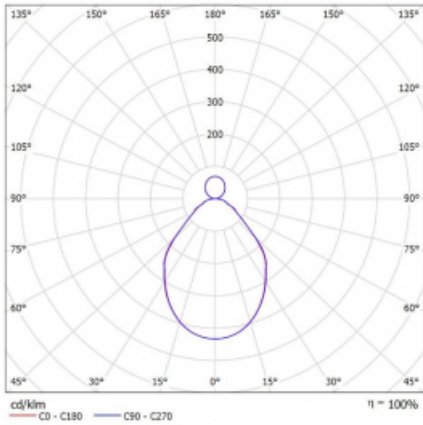

Luminaire

Rotao100

127-5B1I-10GEE/840, B

Technical drawing

Type of installation	Suspended
Light distribution	Direct-indirect
Luminaire shape	Circular
Colour of the luminaires	Black
Material	Aluminium
Lifetime	L80/B20 50 000 hours
Warranty	60 months
Description of luminaires	Luminaire suspended
Dimensions	ø 1200 mm × 87 mm
Weight	16 kg
Light source	LED MODUL
Type of optical system	Microprisma
Luminous flux	5170 lm ± 10 %
Colour Temperature	4000 K cool white
Luminous efficacy	93 lm/W
MacAdam Light source	3
Colour rendering index	80
UGR max. X=4H Y=8H, $\rho=70,50,20$	16.4

Curve

Luminaire power input 55.3 W ± 10 %

Connection of the luminaires Electronic ballast non-dimmable

Electrical voltage 220-240V

Frequency 50/60Hz

⊕ CE IP 20

Downloads

Installation instructions