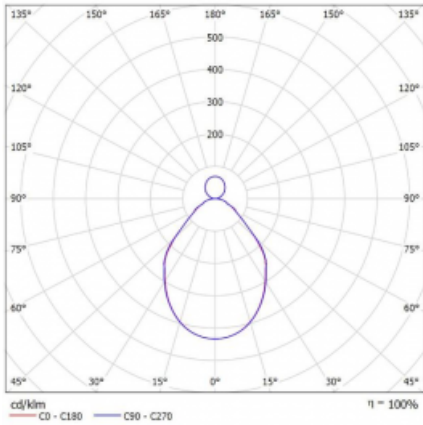

Luminaire

Rotao100

127-5B1I-10GEE/830, W

Technical drawing

Type of installation	Suspended
Light distribution	Direct-indirect
Luminaire shape	Circular
Colour of the luminaires	White
Material	Aluminium
Lifetime	L80/B20 50 000 hours
Warranty	5 years
Description of luminaires	Luminaire suspended
Dimensions	ø 1200 mm × 87 mm
Weight	16 kg
Light source	LED MODUL
Type of optical system	Microprisma
Luminous flux*	4910 lm
Colour Temperature	3000 K warm white
Luminous efficacy	89 lm/W
MacAdam Light source	3
Colour rendering index	80
UGR max. X=4H Y=8H, $\rho=70,50,20$	16.2

Curve

Luminaire power input* 55.3 W

Connection of the luminaires ON/OFF

Electrical voltage 220-240V

Frequency 50/60Hz

⊕ CE IP 20

*±10 %

Downloads