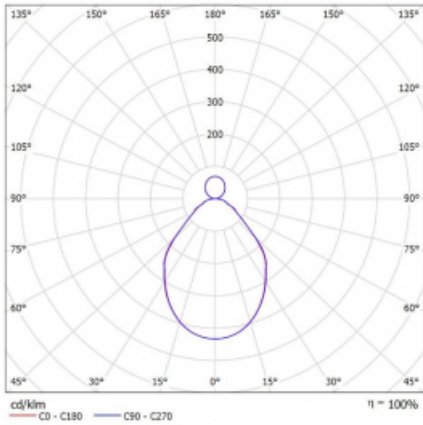

# Rotao100

127-5B1I-10GEE/830, B

**Technical drawing**

Type of installation	Suspended
Light distribution	Direct-indirect
Luminaire shape	Circular
Colour of the luminaires	Black
Material	Aluminium
Lifetime	L80/B20 50 000 hours
Warranty	5 years
Description of luminaires	Luminaire suspended
Dimensions	ø 1200 mm × 87 mm
Weight	16 kg
Light source	LED MODUL
Type of optical system	Microprisma
Luminous flux*	4910 lm
Colour Temperature	3000 K warm white
Luminous efficacy	89 lm/W
MacAdam Light source	3
Colour rendering index	80
UGR max. X=4H Y=8H, $\rho=70,50,20$	16.2

## Curve

Luminaire power input\* 55.3 W

Connection of the luminaires ON/OFF

Electrical voltage 220-240V

Frequency 50/60Hz

⊕ CE IP 20

\*±10 %