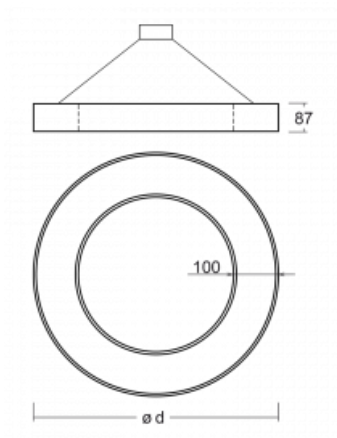

# Rotao100

127-5B1I-10GEE/830, B

**Technical drawing**

Type of installation	Suspended
Light distribution	Direct-indirect
Luminaire shape	Circular
Colour of the luminaires	Black
Material	Aluminium
Lifetime	L80/B20 50 000 hours
Warranty	5 years
Description of luminaires	Luminaire suspended
Dimensions	ø 1200 mm × 87 mm
Weight	16 kg
Light source	LED MODUL
Type of optical system	Microprisma
Luminous flux*	4910 lm
Colour Temperature	3000 K warm white
Luminous efficacy	89 lm/W
MacAdam Light source	3
Colour rendering index	80
UGR max. X=4H Y=8H, $\rho=70,50,20$	16.2

## Curve

Luminaire power input\* 55.3 W

Connection of the luminaires ON/OFF

Electrical voltage 220-240V

Frequency 50/60Hz

⊕ CE IP 20

\*±10 %