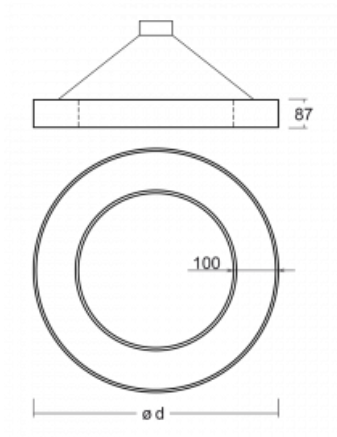

Luminaire

Rotao100

127-5B1I-10GED/840, B

Technical drawing

Type of installation	Suspended
Light distribution	Direct-indirect
Luminaire shape	Circular
Colour of the luminaires	Black
Material	Aluminium
Lifetime	L80/B20 50 000 hours
Warranty	60 months
Description of luminaires	Luminaire suspended
Dimensions	ø 1200 mm × 87 mm
Weight	16.3 kg
Light source	LED MODUL
Type of optical system	Microprisma
Luminous flux	5170 lm ± 10 %
Colour Temperature	4000 K cool white
Luminous efficacy	93 lm/W
MacAdam Light source	3
Colour rendering index	80
UGR max. X=4H Y=8H, $\rho=70,50,20$	16.4

Curve

Luminaire power input 55.3 W \pm 10 %

Connection of the luminaires DALI dimmable

Electrical voltage 220-240V

Frequency 50/60Hz

⊕ CE IP 20

Downloads

Installation instructions

Photos