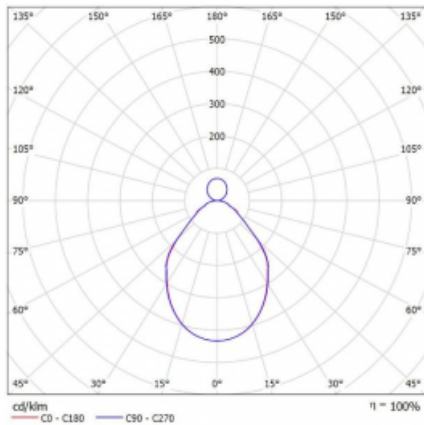

Luminaire

Rotao100

127-5B1I-10GED/830, W

Curve

Type of installation	Suspended
Light distribution	Direct-indirect
Luminaire shape	Circular
Colour of the luminaires	White
Material	Aluminium
Lifetime	L80/B20 50 000 hours
Warranty	60 months
Description of luminaires	Luminaire suspended
Dimensions	∅ 1200 mm × 87 mm
Light source	LED MODUL
Type of optical system	Microprisma
Luminous flux	4910 lm ± 10 %
Colour Temperature	3000 K warm white
Luminous efficacy	89 lm/W
MacAdam Light source	3
Colour rendering index	80
UGR max. X=4H Y=8H, ρ=70,50,20	16.2

Luminaire power input 55.3 W \pm 10 %

Connection of the luminaires DALI dimmable

Electrical voltage 220-240V

Frequency 50/60Hz

 **CE** IP 20

Downloads

Installation instructions

Photos