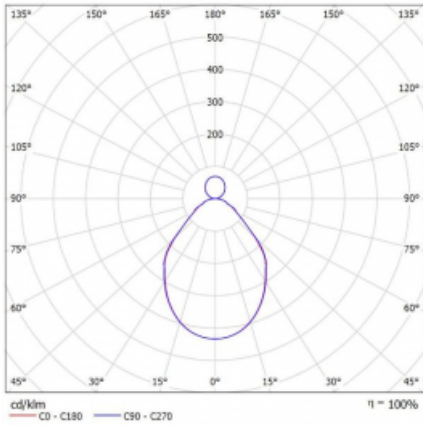

Luminaire

Rotao100

127-5B1I-10GED/830, B

Technical drawing

Type of installation	Suspended
Light distribution	Direct-indirect
Luminaire shape	Circular
Colour of the luminaires	Black
Material	Aluminium
Lifetime	L80/B20 50 000 hours
Warranty	60 months
Description of luminaires	Luminaire suspended
Dimensions	ø 1200 mm × 87 mm
Weight	16.1 kg
Light source	LED MODUL
Type of optical system	Microprisma
Luminous flux	4910 lm ± 10 %
Colour Temperature	3000 K warm white
Luminous efficacy	89 lm/W
MacAdam Light source	3
Colour rendering index	80
UGR max. X=4H Y=8H, $\rho=70,50,20$	16.2

Curve

Luminaire power input 55.3 W \pm 10 %

Connection of the luminaires DALI dimmable

Electrical voltage 220-240V

Frequency 50/60Hz

⊕ CE IP 20

Downloads

Installation instructions