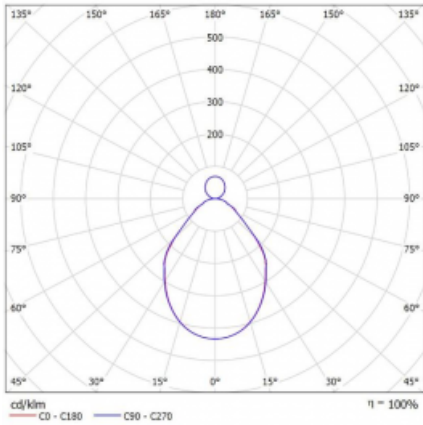

Luminaire

Rotao100

127-5B1I-10GED/830, B

Technical drawing

Type of installation	Suspended
Light distribution	Direct-indirect
Luminaire shape	Circular
Colour of the luminaires	Black
Material	Aluminium
Lifetime	L80/B20 50 000 hours
Warranty	5 years
Description of luminaires	Luminaire suspended
Dimensions	ø 1200 mm × 87 mm
Weight	16.1 kg
Light source	LED MODUL
Type of optical system	Microprisma
Luminous flux*	4910 lm
Colour Temperature	3000 K warm white
Luminous efficacy	89 lm/W
MacAdam Light source	3
Colour rendering index	80
UGR max. X=4H Y=8H, $\rho=70,50,20$	16.2

Curve

Luminaire power input* 55.3 W

Connection of the luminaires DALI

Electrical voltage 220-240V

Frequency 50/60Hz

⊕ CE IP 20

*±10 %

Downloads