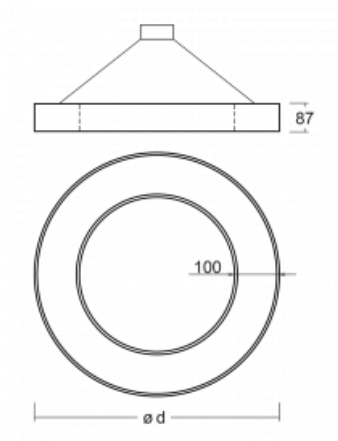

Luminaire

Rotao100

127-5B1I-10GED/830, B

Technical drawing

Type of installation	Suspended
Light distribution	Direct-indirect
Luminaire shape	Circular
Colour of the luminaires	Black
Material	Aluminium
Lifetime	L80/B20 50 000 hours
Warranty	5 years
Description of luminaires	Luminaire suspended
Dimensions	ø 1200 mm × 87 mm
Weight	16.1 kg
Light source	LED MODUL
Type of optical system	Microprisma
Luminous flux*	4910 lm
Colour Temperature	3000 K warm white
Luminous efficacy	89 lm/W
MacAdam Light source	3
Colour rendering index	80
UGR max. X=4H Y=8H, $\rho=70,50,20$	16.2

Curve

Luminaire power input* 55.3 W

Connection of the luminaires DALI

Electrical voltage 220-240V

Frequency 50/60Hz

⊕ CE IP 20

*±10 %

Downloads