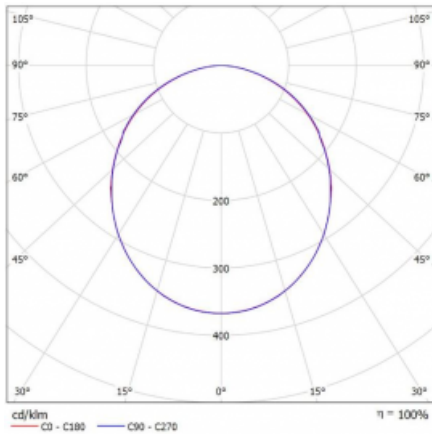

# Rotao100

127-5B0K-10GEE/830, W

**Curve**

Type of installation	Suspended
Light distribution	Direct
Luminaire shape	Circular
Colour of the luminaires	White
Material	Aluminium
Lifetime	L80/B20 50 000 hours
Warranty	5 years
Description of luminaires	Luminaire suspended
Dimensions	∅ 1200 mm × 87 mm
Weight	14.8 kg
Light source	LED MODUL
Type of optical system	Opal diffuser
Luminous flux*	5070 lm
Colour Temperature	3000 K warm white
Luminous efficacy	109 lm/W
MacAdam Light source	3
Colour rendering index	80
UGR max. X=4H Y=8H, ρ=70,50,20	22.5