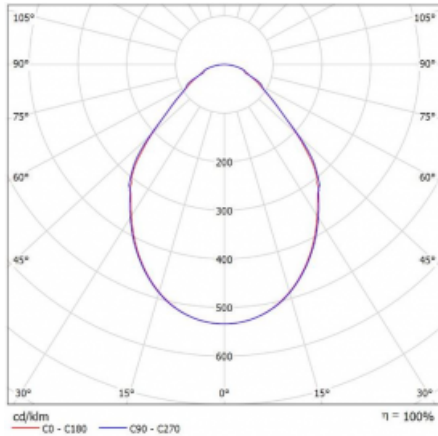

Luminaire

Rotao100

127-5B0I-10GGE/840, B

Type of installation	Suspended
Light distribution	Direct
Luminaire shape	Circular
Colour of the luminaires	Black
Material	Aluminium
Lifetime	L80/B20 50 000 hours
Warranty	60 months
Description of luminaires	Luminaire suspended
Dimensions	ø 1200 mm × 87 mm
Weight	15.3 kg
Light source	LED MODUL

Curve

Type of optical system	Microprisma
Luminous flux	5840 lm ± 10 %
Colour Temperature	4000 K cool white
Luminous efficacy	89 lm/W
MacAdam Light source	3
Colour rendering index	80
UGR max. X=4H Y=8H, ρ=70,50,20	18.7