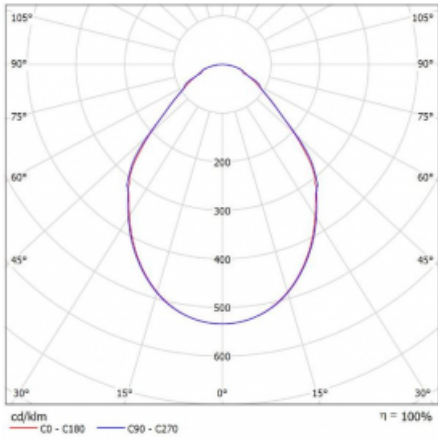

# Rotao100

127-5B0I-10GGE/830, W

**Technical drawing**

Type of installation	Suspended
Light distribution	Direct
Luminaire shape	Circular
Colour of the luminaires	White
Material	Aluminium
Lifetime	L80/B20 50 000 hours
Warranty	60 months
Description of luminaires	Luminaire suspended
Dimensions	ø 1200 mm × 87 mm
Light source	LED MODUL
Type of optical system	Microprisma
Luminous flux	5560 lm ± 10 %
Colour Temperature	3000 K warm white
Luminous efficacy	85 lm/W
MacAdam Light source	3
Colour rendering index	80
UGR max. X=4H Y=8H, ρ=70,50,20	18.6

## Curve

Luminaire power input 65.4 W ± 10 %

Connection of the luminaire Electronic ballast non-dimmable

Electrical voltage 220-240V

Frequency 50/60Hz

⊕ CE IP 20