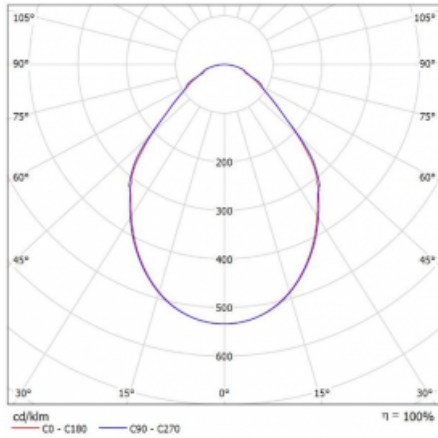

Luminaire

Rotao100

127-5B0I-10GGE/830, B

Curve

Type of installation	Suspended
Light distribution	Direct
Luminaire shape	Circular
Colour of the luminaires	Black
Material	Aluminium
Lifetime	L80/B20 50 000 hours
Warranty	5 years
Description of luminaires	Luminaire suspended
Dimensions	ø 1200 mm × 87 mm
Light source	LED MODUL

Type of optical system	Microprisma
Luminous flux*	5560 lm
Colour Temperature	3000 K warm white
Luminous efficacy	85 lm/W
MacAdam Light source	3
Colour rendering index	80
UGR max. X=4H Y=8H, ρ=70,50,20	18.6