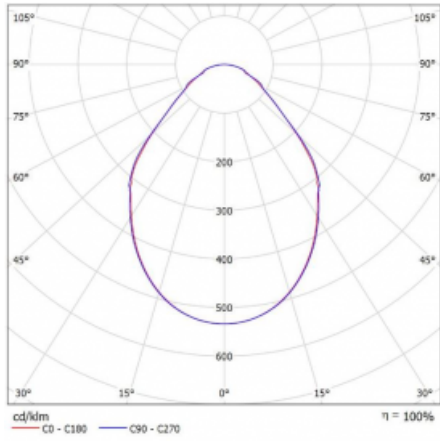

Luminaire

Rotao100

127-5B0I-10GGD/840, S

Technical drawing

Type of installation	Suspended
Light distribution	Direct
Luminaire shape	Circular
Colour of the luminaires	Silver
Material	Aluminium
Lifetime	L80/B20 50 000 hours
Warranty	60 months
Description of luminaires	Luminaire suspended
Dimensions	ø 1200 mm × 87 mm
Weight	15.7 kg
Light source	LED MODUL
Type of optical system	Microprisma
Luminous flux	5840 lm ± 10 %
Colour Temperature	4000 K cool white
Luminous efficacy	89 lm/W
MacAdam Light source	3
Colour rendering index	80
UGR max. X=4H Y=8H, $\rho=70,50,20$	18.7

Curve

Luminaire power input 65.4 W ± 10 %

Connection of the luminaires DALI dimmable

Electrical voltage 220-240V

Frequency 50/60Hz

⊕ CE IP 20

Downloads

Installation instructions