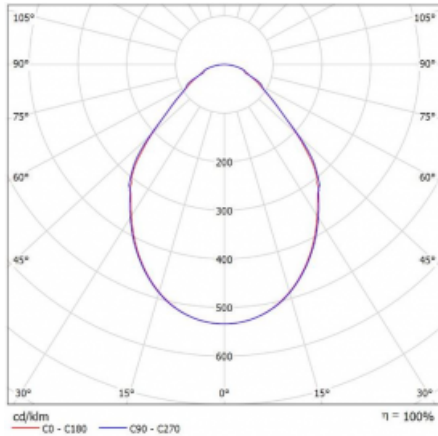

Luminaire

Rotao100

127-5B0I-10GGD/840, B

Type of installation	Suspended
Light distribution	Direct
Luminaire shape	Circular
Colour of the luminaires	Black
Material	Aluminium
Lifetime	L80/B20 50 000 hours
Warranty	60 months
Description of luminaires	Luminaire suspended
Dimensions	ø 1200 mm × 87 mm
Weight	15.7 kg
Light source	LED MODUL

Curve

Type of optical system	Microprisma
Luminous flux	5840 lm ± 10 %
Colour Temperature	4000 K cool white
Luminous efficacy	89 lm/W
MacAdam Light source	3
Colour rendering index	80
UGR max. X=4H Y=8H, ρ=70,50,20	18.7