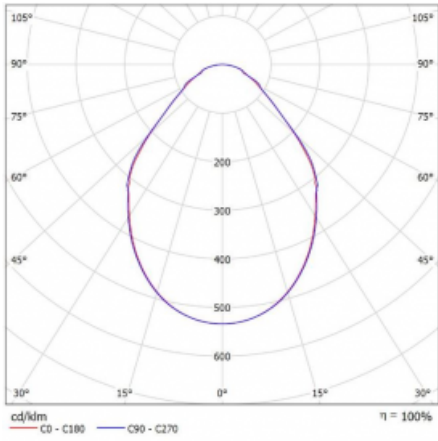

Luminaire

Rotao100

127-5B0I-10GGD/830, S

Technical drawing

Type of installation	Suspended
Light distribution	Direct
Luminaire shape	Circular
Colour of the luminaires	Silver
Material	Aluminium
Lifetime	L80/B20 50 000 hours
Warranty	60 months
Description of luminaires	Luminaire suspended
Dimensions	ø 1200 mm × 87 mm
Light source	LED MODUL
Type of optical system	Microprisma
Luminous flux	5560 lm ± 10 %
Colour Temperature	3000 K warm white
Luminous efficacy	85 lm/W
MacAdam Light source	3
Colour rendering index	80
UGR max. X=4H Y=8H, ρ=70,50,20	18.6

Curve

Luminaire power input 65.4 W ± 10 %

Connection of the luminaires DALI dimmable

Electrical voltage 220-240V

Frequency 50/60Hz

⊕ CE IP 20

Downloads

Installation instructions