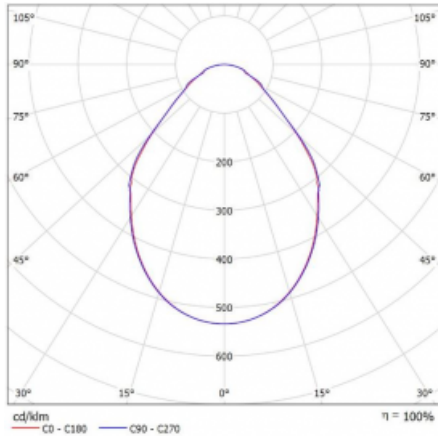

Luminaire

Rotao100

127-5B0I-10GEE/840, W

Curve

Type of installation	Suspended
Light distribution	Direct
Luminaire shape	Circular
Colour of the luminaires	White
Material	Aluminium
Lifetime	L80/B20 50 000 hours
Warranty	60 months
Description of luminaires	Luminaire suspended
Dimensions	ø 1200 mm × 87 mm
Light source	LED MODUL

Type of optical system	Microprisma
Luminous flux	4290 lm ± 10 %
Colour Temperature	4000 K cool white
Luminous efficacy	92 lm/W
MacAdam Light source	3
Colour rendering index	80
UGR max. X=4H Y=8H, ρ=70,50,20	17.7