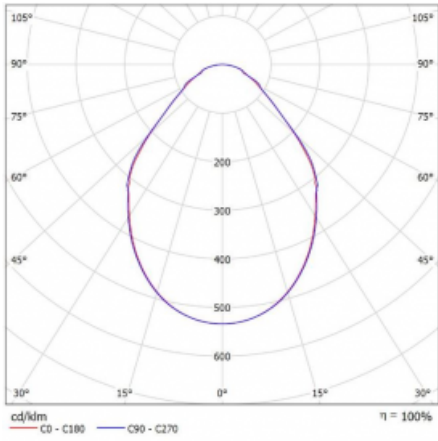

Luminaire

Rotao100

127-5B0I-10GED/830, B

Technical drawing

Type of installation	Suspended
Light distribution	Direct
Luminaire shape	Circular
Colour of the luminaires	Black
Material	Aluminium
Lifetime	L80/B20 50 000 hours
Warranty	60 months
Description of luminaires	Luminaire suspended
Dimensions	ø 1200 mm × 87 mm
Light source	LED MODUL
Type of optical system	Microprisma
Luminous flux	4080 lm ± 10 %
Colour Temperature	3000 K warm white
Luminous efficacy	88 lm/W
MacAdam Light source	3
Colour rendering index	80
UGR max. X=4H Y=8H, ρ=70,50,20	17.5

Curve

Luminaire power input 46.6 W \pm 10 %

Connection of the luminaires DALI dimmable

Electrical voltage 220-240V

Frequency 50/60Hz

 **CE** IP 20

Downloads

Installation instructions