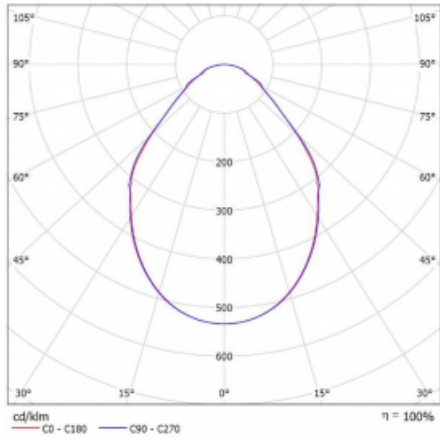

Luminaire

Rotao100

127-5B0I-10GED/830, B

Technical drawing

Type of installation	Suspended
Light distribution	Direct
Luminaire shape	Circular
Colour of the luminaires	Black
Material	Aluminium
Lifetime	L80/B20 50 000 hours
Warranty	5 years
Description of luminaires	Luminaire suspended
Dimensions	ø 1200 mm × 87 mm
Light source	LED MODUL
Type of optical system	Microprisma
Luminous flux*	4080 lm
Colour Temperature	3000 K warm white
Luminous efficacy	88 lm/W
MacAdam Light source	3
Colour rendering index	80
UGR max. X=4H Y=8H, ρ=70,50,20	17.5

Curve

Luminaire power input* 46.6 W

Connection of the luminaires DALI

Electrical voltage 220-240V

Frequency 50/60Hz

⊕ CE IP 20

* $\pm 10\%$

Downloads