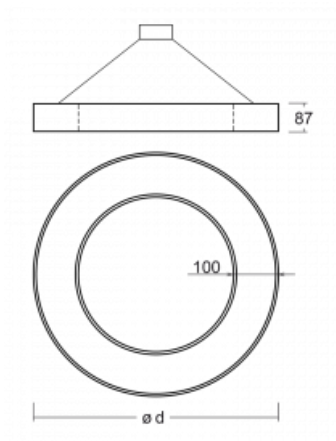

Luminaire

Rotao100

127-5B0I-10GED/830, B

Technical drawing

Type of installation	Suspended
Light distribution	Direct
Luminaire shape	Circular
Colour of the luminaires	Black
Material	Aluminium
Lifetime	L80/B20 50 000 hours
Warranty	5 years
Description of luminaires	Luminaire suspended
Dimensions	ø 1200 mm × 87 mm
Light source	LED MODUL
Type of optical system	Microprisma
Luminous flux*	4080 lm
Colour Temperature	3000 K warm white
Luminous efficacy	88 lm/W
MacAdam Light source	3
Colour rendering index	80
UGR max. X=4H Y=8H, ρ=70,50,20	17.5

Curve

Luminaire power input* 46.6 W

Connection of the luminaires DALI

Electrical voltage 220-240V

Frequency 50/60Hz

⊕ CE IP 20

* $\pm 10\%$

Downloads