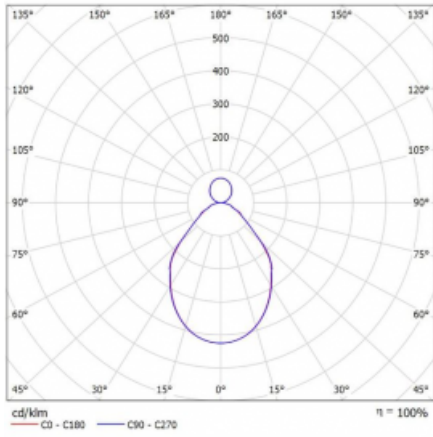

Luminaire

Rotao100

127-581I-10GGE/840, W

Technical drawing

Type of installation	Suspended
Light distribution	Direct-indirect
Luminaire shape	Circular
Colour of the luminaires	White
Material	Aluminium
Lifetime	L80/B20 50 000 hours
Warranty	5 years
Description of luminaires	Luminaire suspended
Dimensions	ø 850 mm × 87 mm
Light source	LED MODUL
Type of optical system	Microprisma
Luminous flux*	5270 lm
Colour Temperature	4000 K cool white
Luminous efficacy	91 lm/W
MacAdam Light source	3
Colour rendering index	80
UGR max. X=4H Y=8H, ρ=70,50,20	17.6

Curve

Luminaire power input* 58.2 W

Connection of the luminaires ON/OFF

Electrical voltage 220-240V

Frequency 50/60Hz

⊕ CE IP 20

*±10 %

Downloads