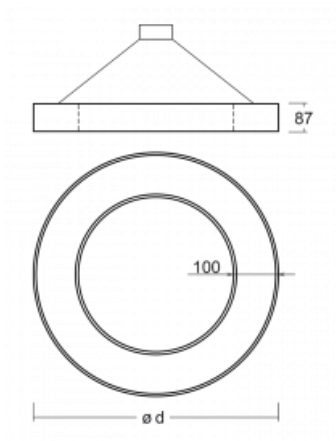

Luminaire

Rotao100

127-581I-10GGE/840, W

Technical drawing

Type of installation	Suspended
Light distribution	Direct-indirect
Luminaire shape	Circular
Colour of the luminaires	White
Material	Aluminium
Lifetime	L80/B20 50 000 hours
Warranty	5 years
Description of luminaires	Luminaire suspended
Dimensions	ø 850 mm × 87 mm
Light source	LED MODUL
Type of optical system	Microprisma
Luminous flux*	5270 lm
Colour Temperature	4000 K cool white
Luminous efficacy	91 lm/W
MacAdam Light source	3
Colour rendering index	80
UGR max. X=4H Y=8H, ρ=70,50,20	17.6

Curve

Luminaire power input* 58.2 W

Connection of the luminaires ON/OFF

Electrical voltage 220-240V

Frequency 50/60Hz

⊕ CE IP 20

*±10 %

Downloads