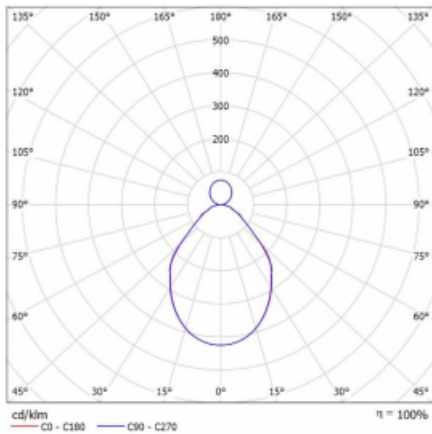

# Rotao100

127-581I-10GGE/840, S

**Curve**

Type of installation	Suspended
Light distribution	Direct-indirect
Luminaire shape	Circular
Colour of the luminaires	Silver
Material	Aluminium
Lifetime	L80/B20 50 000 hours
Warranty	5 years
Description of luminaires	Luminaire suspended
Dimensions	ø 850 mm × 87 mm
Light source	LED MODUL
Type of optical system	Microprisma
Luminous flux*	5270 lm
Colour Temperature	4000 K cool white
Luminous efficacy	91 lm/W
MacAdam Light source	3
Colour rendering index	80
UGR max. X=4H Y=8H, ρ=70,50,20	17.6