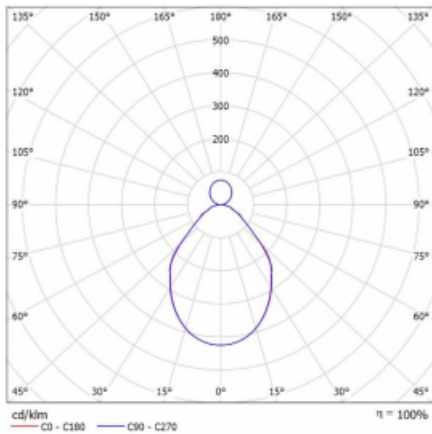

# Rotao100

127-581I-10GGE/840, B

**Curve**

Type of installation	Suspended
Light distribution	Direct-indirect
Luminaire shape	Circular
Colour of the luminaires	Black
Material	Aluminium
Lifetime	L80/B20 50 000 hours
Warranty	60 months
Description of luminaires	Luminaire suspended
Dimensions	ø 850 mm × 87 mm
Light source	LED MODUL
Type of optical system	Microprisma
Luminous flux	5270 lm ± 10 %
Colour Temperature	4000 K cool white
Luminous efficacy	91 lm/W
MacAdam Light source	3
Colour rendering index	80
UGR max. X=4H Y=8H, ρ=70,50,20	17.6