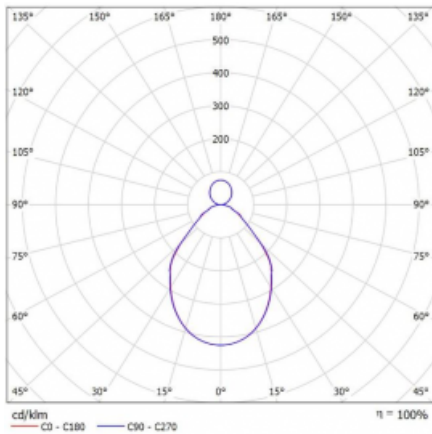

# Rotao100

127-581I-10GGD/830, S

**Curve**

Type of installation	Suspended
Light distribution	Direct-indirect
Luminaire shape	Circular
Colour of the luminaires	Silver
Material	Aluminium
Lifetime	L80/B20 50 000 hours
Warranty	60 months
Description of luminaires	Luminaire suspended
Dimensions	ø 850 mm × 87 mm
Weight	7.4 kg
Light source	LED MODUL
Type of optical system	Microprisma
Luminous flux	5020 lm ± 10 %
Colour Temperature	3000 K warm white
Luminous efficacy	86 lm/W
MacAdam Light source	3
Colour rendering index	80
UGR max. X=4H Y=8H, ρ=70,50,20	17.4