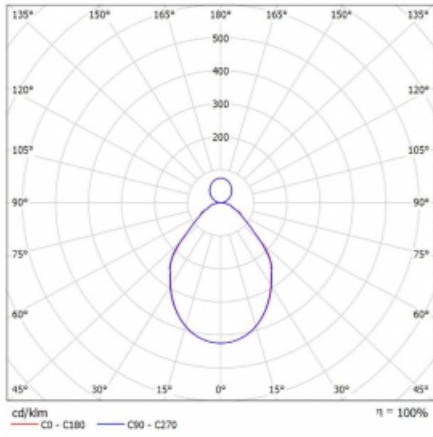

# Rotao100

127-581I-10GGD/830, B

**Technical drawing**

Type of installation	Suspended
Light distribution	Direct-indirect
Luminaire shape	Circular
Colour of the luminaires	Black
Material	Aluminium
Lifetime	L80/B20 50 000 hours
Warranty	60 months
Description of luminaires	Luminaire suspended
Dimensions	ø 850 mm × 87 mm
Weight	7.4 kg
Light source	LED MODUL
Type of optical system	Microprisma
Luminous flux	5020 lm ± 10 %
Colour Temperature	3000 K warm white
Luminous efficacy	86 lm/W
MacAdam Light source	3
Colour rendering index	80
UGR max. X=4H Y=8H, $\rho=70,50,20$	17.4

## Curve

Luminaire power input 58.2 W ± 10 %

Connection of the luminaires DALI dimmable

Electrical voltage 220-240V

Frequency 50/60Hz

⊕ CE IP 20