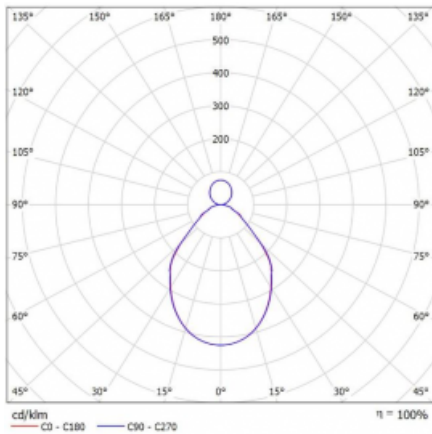

# Rotao100

127-581I-10GEE/840, B

**Curve**

Type of installation	Suspended
Light distribution	Direct-indirect
Luminaire shape	Circular
Colour of the luminaires	Black
Material	Aluminium
Lifetime	L80/B20 50 000 hours
Warranty	60 months
Description of luminaires	Luminaire suspended
Dimensions	ø 850 mm × 87 mm
Weight	9.3 kg
Light source	LED MODUL
Type of optical system	Microprisma
Luminous flux	3880 lm ± 10 %
Colour Temperature	4000 K cool white
Luminous efficacy	93 lm/W
MacAdam Light source	3
Colour rendering index	80
UGR max. X=4H Y=8H, ρ=70,50,20	16.5