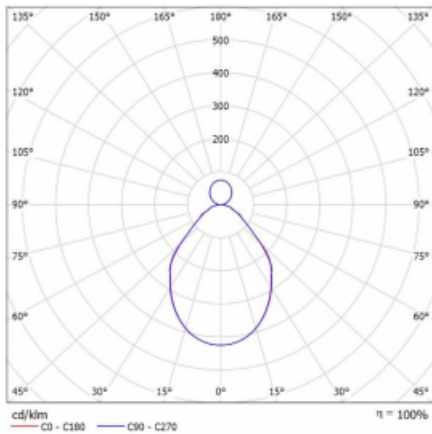

# Rotao100

127-581I-10GEE/830, B

**Curve**

Type of installation	Suspended
Light distribution	Direct-indirect
Luminaire shape	Circular
Colour of the luminaires	Black
Material	Aluminium
Lifetime	L80/B20 50 000 hours
Warranty	60 months
Description of luminaires	Luminaire suspended
Dimensions	ø 850 mm × 87 mm
Weight	9.2 kg
Light source	LED MODUL
Type of optical system	Microprisma
Luminous flux	3680 lm ± 10 %
Colour Temperature	3000 K warm white
Luminous efficacy	89 lm/W
MacAdam Light source	3
Colour rendering index	80
UGR max. X=4H Y=8H, ρ=70,50,20	16.4