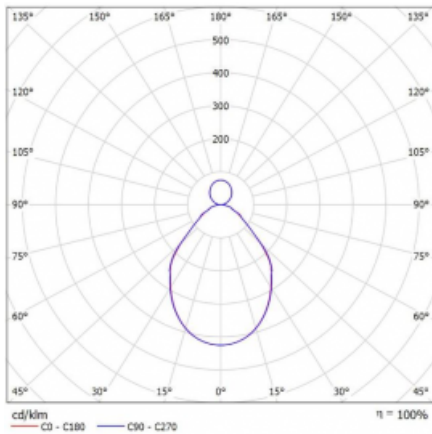

# Rotao100

127-581I-10GEE/830, B

**Curve**

Type of installation	Suspended
Light distribution	Direct-indirect
Luminaire shape	Circular
Colour of the luminaires	Black
Material	Aluminium
Lifetime	L80/B20 50 000 hours
Warranty	5 years
Description of luminaires	Luminaire suspended
Dimensions	ø 850 mm × 87 mm
Weight	9.2 kg
Light source	LED MODUL
Type of optical system	Microprisma
Luminous flux*	3680 lm
Colour Temperature	3000 K warm white
Luminous efficacy	89 lm/W
MacAdam Light source	3
Colour rendering index	80
UGR max. X=4H Y=8H, ρ=70,50,20	16.4