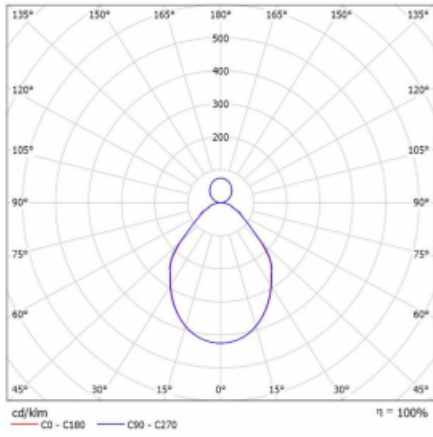

Luminaire

Rotao100

127-581I-10GED/840, W

Technical drawing

Type of installation	Suspended
Light distribution	Direct-indirect
Luminaire shape	Circular
Colour of the luminaires	White
Material	Aluminium
Lifetime	L80/B20 50 000 hours
Warranty	60 months
Description of luminaires	Luminaire suspended
Dimensions	ø 850 mm × 87 mm
Weight	9.4 kg
Light source	LED MODUL
Type of optical system	Microprisma
Luminous flux	3880 lm ± 10 %
Colour Temperature	4000 K cool white
Luminous efficacy	93 lm/W
MacAdam Light source	3
Colour rendering index	80
UGR max. X=4H Y=8H, $\rho=70,50,20$	16.5

Curve

Luminaire power input 41.5 W ± 10 %

Connection of the luminaires DALI dimmable

Electrical voltage 220-240V

Frequency 50/60Hz

⊕ CE IP 20

Downloads

Installation instructions