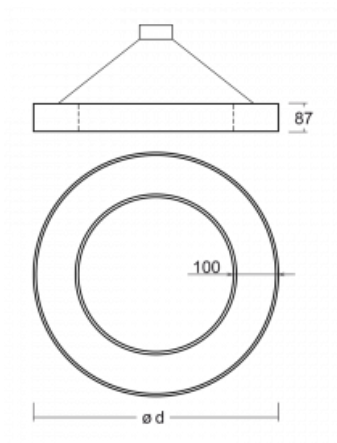

Luminaire

Rotao100

127-580I-10GGE/840, S

Technical drawing

Type of installation	Suspended
Light distribution	Direct
Luminaire shape	Circular
Colour of the luminaires	Silver
Material	Aluminium
Lifetime	L80/B20 50 000 hours
Warranty	60 months
Description of luminaires	Luminaire suspended
Dimensions	ø 850 mm × 87 mm
Weight	9 kg
Light source	LED MODUL
Type of optical system	Microprisma
Luminous flux	4380 lm ± 10 %
Colour Temperature	4000 K cool white
Luminous efficacy	89 lm/W
MacAdam Light source	3
Colour rendering index	80
UGR max. X=4H Y=8H, $\rho=70,50,20$	18.9

Curve

Luminaire power input 49 W ± 10 %

Connection of the luminaires Electronic ballast non-dimmable

Electrical voltage 220-240V

Frequency 50/60Hz

⊕ CE IP 20

Downloads

Installation instructions

Photos