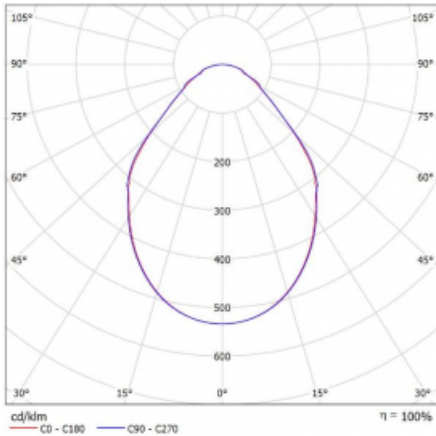

Luminaire

Rotao100

127-580I-10GGE/830, S

Type of installation	Suspended
Light distribution	Direct
Luminaire shape	Circular
Colour of the luminaires	Silver
Material	Aluminium
Lifetime	L80/B20 50 000 hours
Warranty	5 years
Description of luminaires	Luminaire suspended
Dimensions	ø 850 mm × 87 mm
Weight	9 kg
Light source	LED MODUL

Curve

Type of optical system	Microprisma
Luminous flux*	4170 lm
Colour Temperature	3000 K warm white
Luminous efficacy	85 lm/W
MacAdam Light source	3
Colour rendering index	80
UGR max. X=4H Y=8H, ρ=70,50,20	18.7