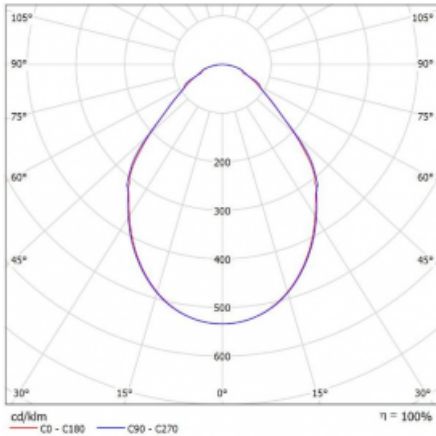

Luminaire

Rotao100

127-580I-10GGE/830, S

Type of installation	Suspended
Light distribution	Direct
Luminaire shape	Circular
Colour of the luminaires	Silver
Material	Aluminium
Lifetime	L80/B20 50 000 hours
Warranty	60 months
Description of luminaires	Luminaire suspended
Dimensions	ø 850 mm × 87 mm
Weight	9 kg
Light source	LED MODUL

Curve

Type of optical system	Microprisma
Luminous flux	4170 lm \pm 10 %
Colour Temperature	3000 K warm white
Luminous efficacy	85 lm/W
MacAdam Light source	3
Colour rendering index	80
UGR max. X=4H Y=8H, $\rho=70,50,20$	18.7