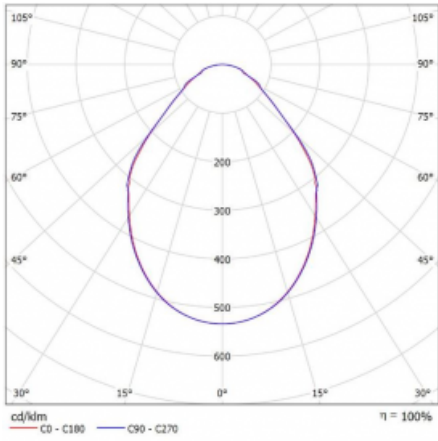

# Rotao100

127-580I-10GGD/840, B

**Technical drawing**

Type of installation	Suspended
Light distribution	Direct
Luminaire shape	Circular
Colour of the luminaires	Black
Material	Aluminium
Lifetime	L80/B20 50 000 hours
Warranty	60 months
Description of luminaires	Luminaire suspended
Dimensions	ø 850 mm × 87 mm
Light source	LED MODUL
Type of optical system	Microprisma
Luminous flux	4380 lm ± 10 %
Colour Temperature	4000 K cool white
Luminous efficacy	89 lm/W
MacAdam Light source	3
Colour rendering index	80
UGR max. X=4H Y=8H, ρ=70,50,20	18.9

## Curve

Luminaire power input 49 W  $\pm$  10 %

Connection of the luminaires DALI dimmable

Electrical voltage 220-240V

Frequency 50/60Hz

⊕ CE IP 20