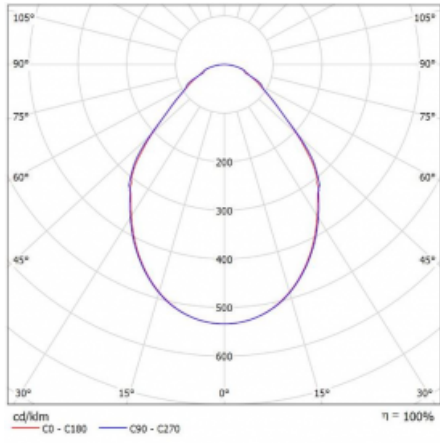

# Rotao100

127-580I-10GGD/830, S

**Technical drawing**

Type of installation	Suspended
Light distribution	Direct
Luminaire shape	Circular
Colour of the luminaires	Silver
Material	Aluminium
Lifetime	L80/B20 50 000 hours
Warranty	60 months
Description of luminaires	Luminaire suspended
Dimensions	ø 850 mm × 87 mm
Light source	LED MODUL
Type of optical system	Microprisma
Luminous flux	4170 lm ± 10 %
Colour Temperature	3000 K warm white
Luminous efficacy	85 lm/W
MacAdam Light source	3
Colour rendering index	80
UGR max. X=4H Y=8H, ρ=70,50,20	18.7

## Curve

Luminaire power input 49 W ± 10 %

Connection of the luminaires DALI dimmable

Electrical voltage 220-240V

Frequency 50/60Hz

⊕ CE IP 20