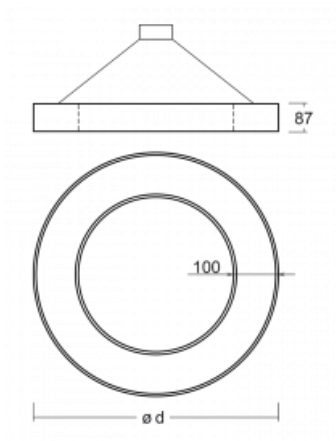

# Rotao100

127-580I-10GGD/830, S

**Technical drawing**

Type of installation	Suspended
Light distribution	Direct
Luminaire shape	Circular
Colour of the luminaires	Silver
Material	Aluminium
Lifetime	L80/B20 50 000 hours
Warranty	60 months
Description of luminaires	Luminaire suspended
Dimensions	ø 850 mm × 87 mm
Light source	LED MODUL
Type of optical system	Microprisma
Luminous flux	4170 lm ± 10 %
Colour Temperature	3000 K warm white
Luminous efficacy	85 lm/W
MacAdam Light source	3
Colour rendering index	80
UGR max. X=4H Y=8H, ρ=70,50,20	18.7

## Curve

Luminaire power input 49 W ± 10 %

Connection of the luminaires DALI dimmable

Electrical voltage 220-240V

Frequency 50/60Hz

⊕ CE IP 20