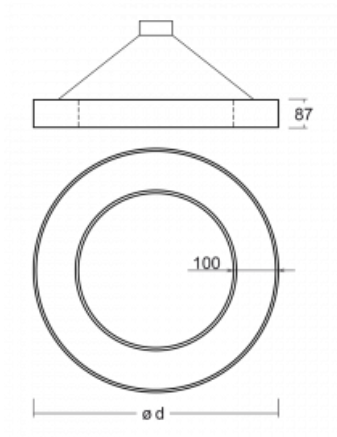

Luminaire

Rotao100

127-580I-10GEE/840, W

Technical drawing

Type of installation	Suspended
Light distribution	Direct
Luminaire shape	Circular
Colour of the luminaires	White
Material	Aluminium
Lifetime	L80/B20 50 000 hours
Warranty	60 months
Description of luminaires	Luminaire suspended
Dimensions	ø 850 mm × 87 mm
Weight	8.5 kg
Light source	LED MODUL
Type of optical system	Microprisma
Luminous flux	3220 lm ± 10 %
Colour Temperature	4000 K cool white
Luminous efficacy	92 lm/W
MacAdam Light source	3
Colour rendering index	80
UGR max. X=4H Y=8H, $\rho=70,50,20$	17.8

Curve

Luminaire power input 34.9 W ± 10 %

Connection of the luminaires Electronic ballast non-dimmable

Electrical voltage 220-240V

Frequency 50/60Hz

⊕ CE IP 20

Downloads

Installation instructions

Photos