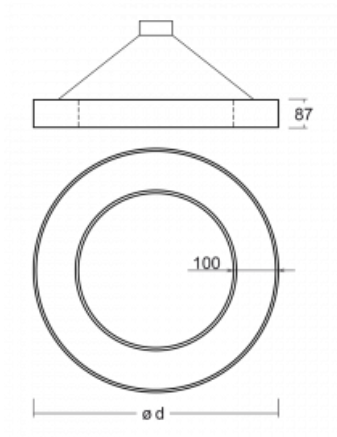

# Rotao100

127-580I-10GEE/840, S

**Technical drawing**

Type of installation	Suspended
Light distribution	Direct
Luminaire shape	Circular
Colour of the luminaires	Silver
Material	Aluminium
Lifetime	L80/B20 50 000 hours
Warranty	60 months
Description of luminaires	Luminaire suspended
Dimensions	ø 850 mm × 87 mm
Weight	8.5 kg
Light source	LED MODUL
Type of optical system	Microprisma
Luminous flux	3220 lm ± 10 %
Colour Temperature	4000 K cool white
Luminous efficacy	92 lm/W
MacAdam Light source	3
Colour rendering index	80
UGR max. X=4H Y=8H, $\rho=70,50,20$	17.8

## Curve

Luminaire power input 34.9 W ± 10 %

Connection of the luminaires Electronic ballast non-dimmable

Electrical voltage 220-240V

Frequency 50/60Hz

⊕ CE IP 20