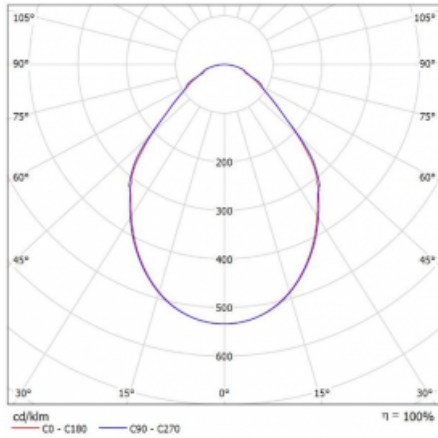

# Rotao100

127-580I-10GED/840, W

**Curve**

Type of installation	Suspended
Light distribution	Direct
Luminaire shape	Circular
Colour of the luminaires	White
Material	Aluminium
Lifetime	L80/B20 50 000 hours
Warranty	60 months
Description of luminaires	Luminaire suspended
Dimensions	ø 850 mm × 87 mm
Light source	LED MODUL

Type of optical system	Microprisma
Luminous flux	3220 lm ± 10 %
Colour Temperature	4000 K cool white
Luminous efficacy	92 lm/W
MacAdam Light source	3
Colour rendering index	80
UGR max. X=4H Y=8H, ρ=70,50,20	17.8