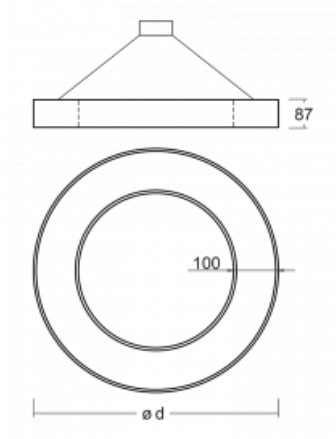

Luminaire

Rotao100

127-580I-10GED/830, W

Technical drawing

Type of installation	Suspended
Light distribution	Direct
Luminaire shape	Circular
Colour of the luminaires	White
Material	Aluminium
Lifetime	L80/B20 50 000 hours
Warranty	5 years
Description of luminaires	Luminaire suspended
Dimensions	ø 850 mm × 87 mm
Light source	LED MODUL
Type of optical system	Microprisma
Luminous flux*	3060 lm
Colour Temperature	3000 K warm white
Luminous efficacy	88 lm/W
MacAdam Light source	3
Colour rendering index	80
UGR max. X=4H Y=8H, ρ=70,50,20	17.6

Curve

Luminaire power input* 34.9 W

Connection of the luminaires DALI

Electrical voltage 220-240V

Frequency 50/60Hz

⊕ CE IP 20

*±10 %

Downloads