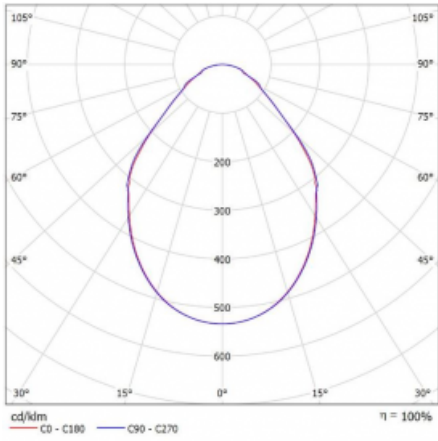

Luminaire

Rotao100

127-580I-10GED/830, W

Technical drawing

Type of installation	Suspended
Light distribution	Direct
Luminaire shape	Circular
Colour of the luminaires	White
Material	Aluminium
Lifetime	L80/B20 50 000 hours
Warranty	60 months
Description of luminaires	Luminaire suspended
Dimensions	ø 850 mm × 87 mm
Light source	LED MODUL
Type of optical system	Microprisma
Luminous flux	3060 lm ± 10 %
Colour Temperature	3000 K warm white
Luminous efficacy	88 lm/W
MacAdam Light source	3
Colour rendering index	80
UGR max. X=4H Y=8H, ρ=70,50,20	17.6

Curve

Luminaire power input 34.9 W ± 10 %

Connection of the luminaires DALI dimmable

Electrical voltage 220-240V

Frequency 50/60Hz

⊕ CE IP 20

Downloads

Installation instructions