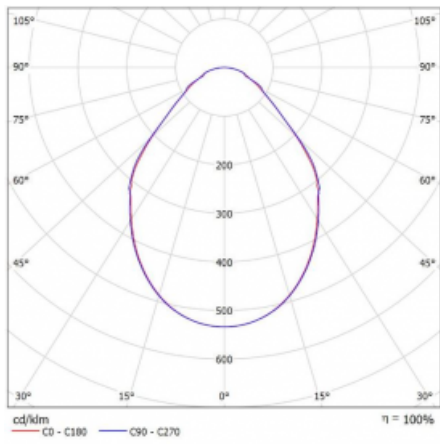

# Rotao100

127-580I-10GED/830, S

**Technical drawing**

Type of installation	Suspended
Light distribution	Direct
Luminaire shape	Circular
Colour of the luminaires	Silver
Material	Aluminium
Lifetime	L80/B20 50 000 hours
Warranty	60 months
Description of luminaires	Luminaire suspended
Dimensions	ø 850 mm × 87 mm
Weight	9.2 kg
Light source	LED MODUL
Type of optical system	Microprisma
Luminous flux	3060 lm ± 10 %
Colour Temperature	3000 K warm white
Luminous efficacy	88 lm/W
MacAdam Light source	3
Colour rendering index	80
UGR max. X=4H Y=8H, $\rho=70,50,20$	17.6

## Curve

Luminaire power input 34.9 W  $\pm$  10 %

Connection of the luminaires DALI dimmable

Electrical voltage 220-240V

Frequency 50/60Hz

⊕ CE IP 20