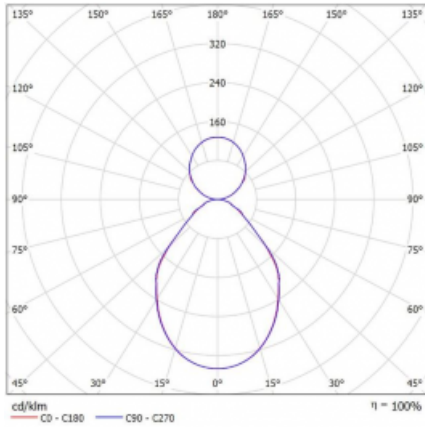

# Rotao100

127-561I-10GGD/830, W

**Technical drawing**

Type of installation	Suspended
Light distribution	Direct-indirect
Luminaire shape	Circular
Colour of the luminaires	White
Material	Aluminium
Lifetime	L80/B20 50 000 hours
Warranty	60 months
Description of luminaires	Luminaire suspended
Dimensions	ø 600 mm × 87 mm
Weight	6.5 kg
Light source	LED MODUL
Type of optical system	Microprisma
Luminous flux	3350 lm ± 10 %
Colour Temperature	3000 K warm white
Luminous efficacy	86 lm/W
MacAdam Light source	3
Colour rendering index	80
UGR max. X=4H Y=8H, $\rho=70,50,20$	17.3

## Curve

Luminaire power input 38.8 W  $\pm$  10 %

Connection of the luminaires DALI dimmable

Electrical voltage 220-240V

Frequency 50/60Hz

  IP 20