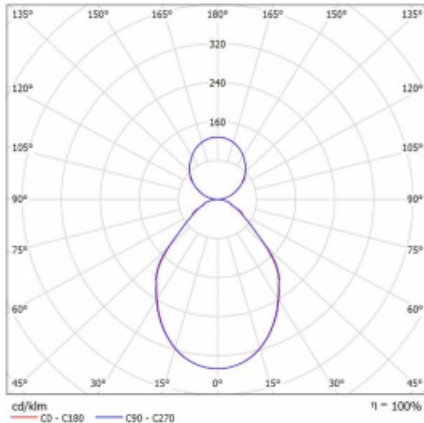

# Rotao100

127-561I-10GED/830, W

Type of installation	Suspended
Light distribution	Direct-indirect
Luminaire shape	Circular
Colour of the luminaires	White
Material	Aluminium
Lifetime	L80/B20 50 000 hours
Warranty	60 months
Description of luminaires	Luminaire suspended
Dimensions	∅ 600 mm × 87 mm
Weight	6.8 kg
Light source	LED MODUL

**Curve**

Type of optical system	Microprisma
Luminous flux	2460 lm ± 10 %
Colour Temperature	3000 K warm white
Luminous efficacy	89 lm/W
MacAdam Light source	3
Colour rendering index	80
UGR max. X=4H	16.2
Y=8H, ρ=70,50,20	