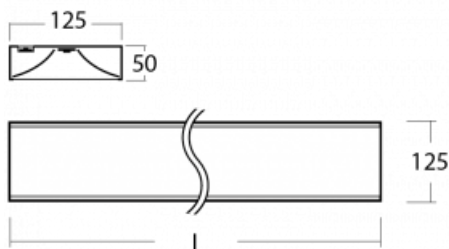

Technical drawing

Type of installation	Surface, Suspended
Light distribution	Direct
Colour of the luminaires	White
Material	Aluminium
Lifetime	L80/B20 50 000 hours
Warranty	5 years
Description of luminaires	Luminaire surface/suspended

Dimensions	1135 mm × 125 mm × 50 mm
Weight	2.9 kg
Light source	LED MODUL

Type of optical system	Opal diffuser
------------------------	---------------

Luminous flux*	2990 lm
----------------	---------

Colour Temperature	3000 K warm white
--------------------	-------------------