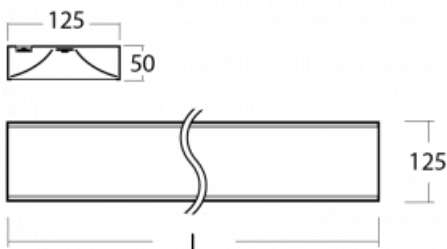

Technical drawing

Type of installation	Surface, Suspended
Light distribution	Direct
Colour of the luminaires	Black
Material	Aluminium
Lifetime	L80/B20 50 000 hours
Warranty	5 years
Description of luminaires	Luminaire surface/suspended

Dimensions	2255 mm × 125 mm × 50 mm
Light source	LED MODUL

Type of optical system	Microprisma
------------------------	-------------

Luminous flux*	3690 lm
----------------	---------

Colour Temperature	4000 K cool white
--------------------	-------------------