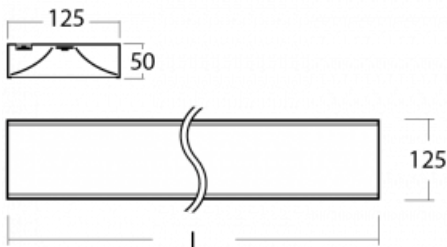

Technical drawing

Type of installation	Surface, Suspended
Light distribution	Direct
Colour of the luminaires	White
Material	Aluminium
Lifetime	L80/B20 50 000 hours
Warranty	5 years
Description of luminaires	Luminaire surface/suspended

Dimensions	2255 mm × 125 mm × 50 mm
Light source	LED MODUL

Type of optical system	Microprisma
------------------------	-------------

Luminous flux*	3510 lm
----------------	---------

Colour Temperature	3000 K warm white
--------------------	-------------------