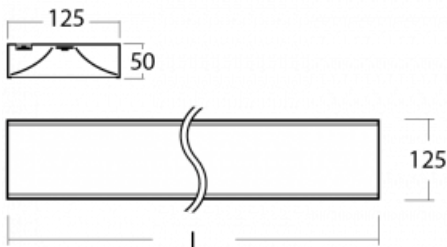

Technical drawing

Type of installation	Surface, Suspended
Light distribution	Direct
Colour of the luminaires	White
Material	Aluminium
Lifetime	L80/B20 50 000 hours
Warranty	5 years
Description of luminaires	Luminaire surface/suspended

Dimensions	1695 mm × 125 mm × 50 mm
Light source	LED MODUL

Type of optical system	Microprisma
------------------------	-------------

Luminous flux*	2630 lm
----------------	---------

Colour Temperature	3000 K warm white
--------------------	-------------------